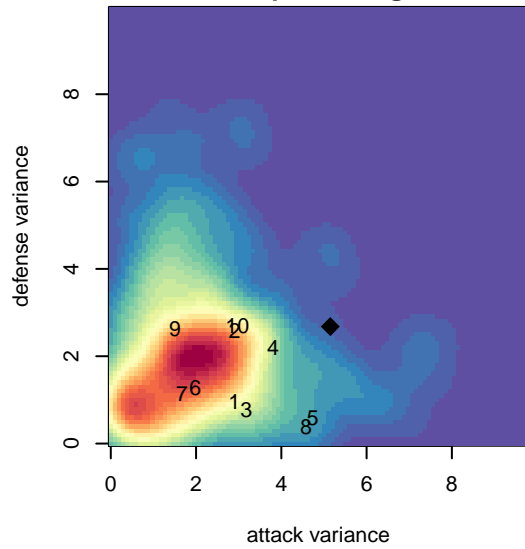

## Timber Barons B04

Cowlitz Youth Soccer Association Timber Baror  
 Longview, WA  
 B04 total strength=699  
 attack=1.36 defense=0.37  
 fall league = PTT B04 Div 1 White  
 spr league = Spr OYS B04 Div 1 White  
 notes= Smith 2014; Cruz 2016

**Timber Barons B04**  
 Dots are actual minus expected GF (blue circles) and GA (red triangles).  
 Blue line is smoothed change in attack strength. Red is smoothed change in defense strength.

**attack and defense variance (black dot)  
relative to other teams  
and top 10 in region**