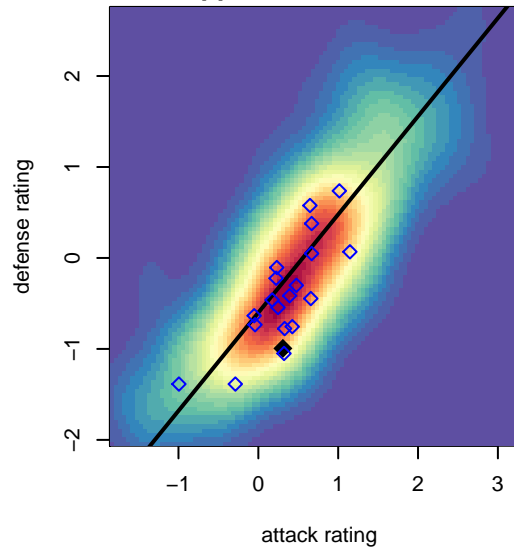

**attack and defense rating
relative to others at age
and all opponents in last 13 months**