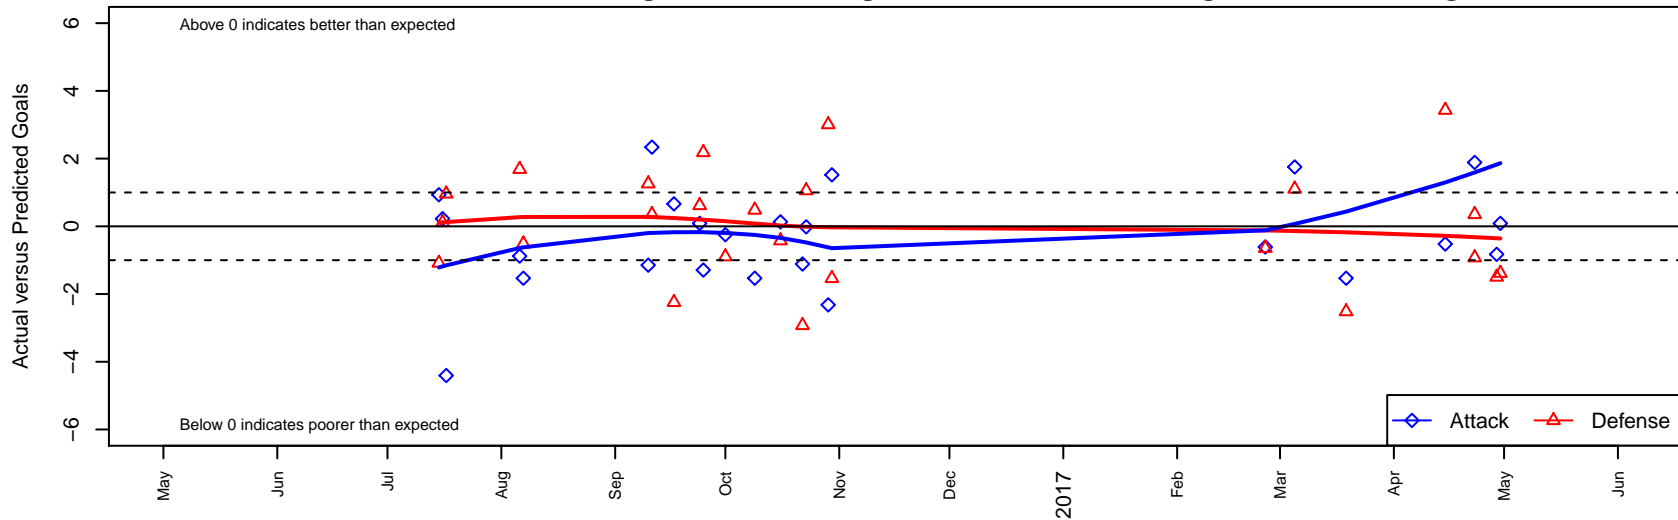

## Timber Barons B04

Cowlitz Youth Soccer Association Timber Baror  
 Longview, WA  
 B04 total strength=699  
 attack=1.36 defense=0.37  
 fall league = PTT B04 Div 1 White  
 spr league = Spr OYS B04 Div 1 White  
 notes= Smith 2014; Cruz 2016

alt names used:  
 Timber Barons 04B  
 Timber Barons 04  
 Timber Barons 04B

Venues played:  
 2016 KITG BU13 Green  
 2016 Cowlitz Kickoff BU13-14  
 2016 PTT B04 Division 1 White  
 2016 Spr OYS B04 Division 1 White

**Timber Barons B04**  
 Dots are actual minus expected GF (blue circles) and GA (red triangles).  
 Blue line is smoothed change in attack strength. Red is smoothed change in defense strength.

**attack and defense variance (black dot)  
relative to other teams  
and top 10 in region**