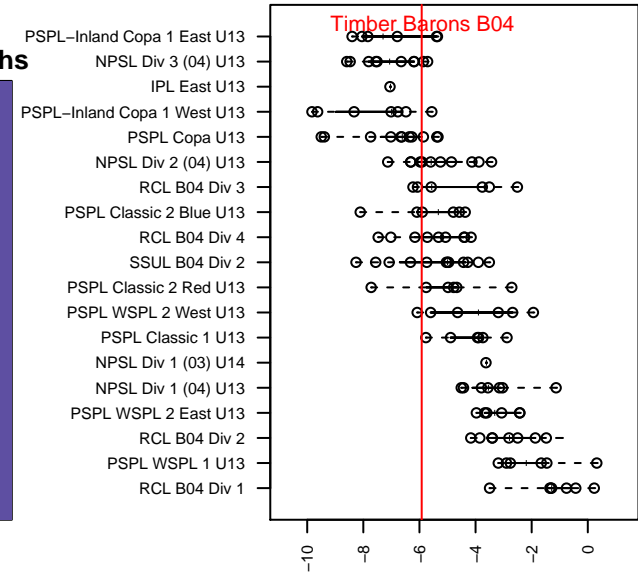

**attack and defense rating
relative to others at age
and all opponents in last 13 months**